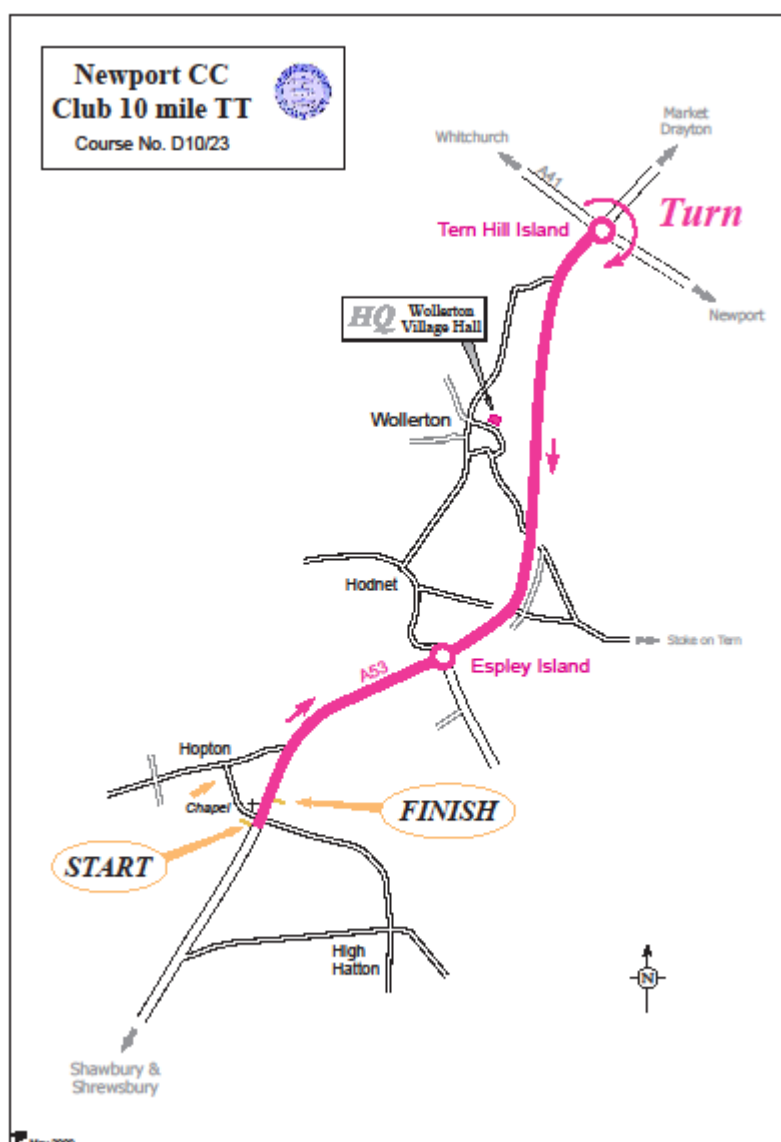

Event HQ:

Wollerton Social Club, Mill Road, Wollerton, Market Drayton, TF9 3NA.

Open from 13:00 - Toilets only

Parking, numbers and signing on sheet at HQ. Free drink in exchange for number after the event.
Warm up clothing can be left at the start and collected from event HQ after all riders have been started – No responsibility held with the club.

Sponsored Clubs

Fibrax Wrexham RC – Fibrax Ltd, Woodseaves Finance Ltd; Brooks Saddles; Stourbridge Velo – Torq/Holdens/Wrap;
Fred Williams Racing; Lyme RC – Swinnertons Cycles; Team Pedal Revolution.

- **All riders must sign the official signing on sheet before they will be given their number.**
- **NO 'U' TURNS ON A53 in sight of start or finish.**
- **Keep in & do not obstruct riders still racing when proceeding to/fro HQ**
- **Be aware of traffic when navigating Tern Hill Island – give way if you have to when entering the island.**

Course Details D10/23:

0	Start on A53 (Market Drayton -Shrewsbury Road) at grid reference SJ597259, 50 yards south west of Hopton Chapel, north east of Shawbury at field entrance, adjacent to 'right turn' sign to High Hatton.
1.7	Proceed north east to Espley Island (Hodnet).
5.1	Carry straight over (2 nd exit) and proceed via new Hodnet bypass to Tern Hill Island.
8.4	Encircle & retrace to Espley Island (Hodnet).
10	Carry straight over (2 nd exit) to finish as kerb drops to field opening level with end of paddock after last (sandstone) cottage 150 yards north east of Hopton Chapel, which is 200 metres before the start.

Directions to the Start:

Turn left out of the HQ and proceed to junction with the A53. Turn right to Shrewsbury; proceed south west to Espley Island (Hodnet). Carry straight over (2nd exit) and proceed to start as detailed above. Allow 20 minutes (4 miles) to get from event HQ to start.